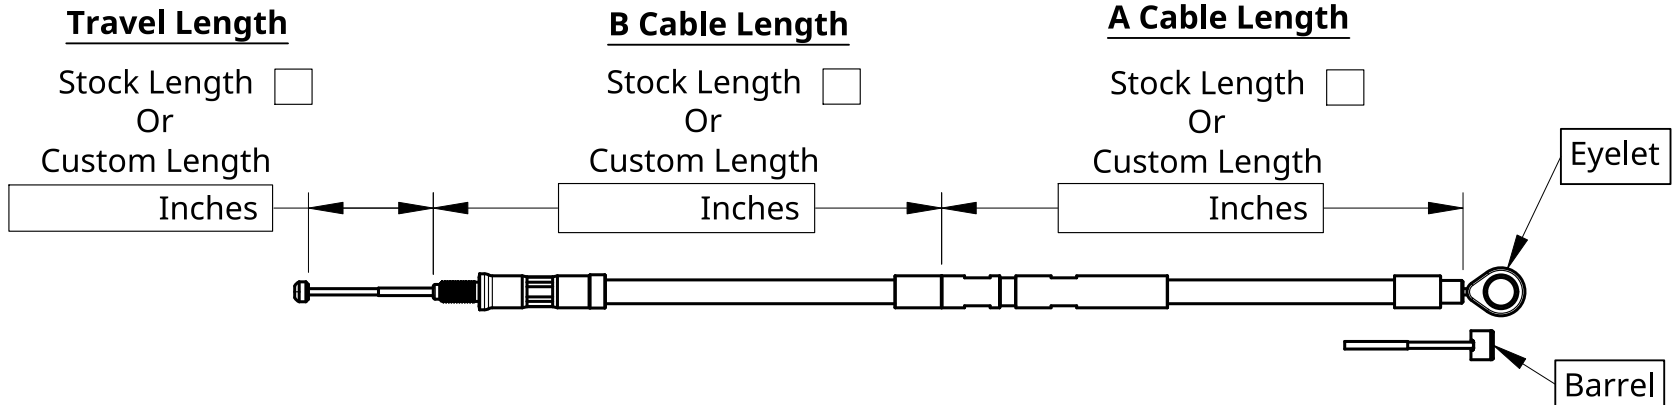

Business Name: _____
Phone: _____
Email: _____

Model and Year must be specified to get stock lengths

Braid Color:

- Sterling Chromite II
- Polished Stainless
- Black Pearl
- Copper Canyon
- KARBONFIBR
- XR Black
- XR Stainless Steel

Fitting Plating:

- Chrome
- Black

- Standard Cable:** 89-06 Touring; 86-03 XL (Base P/N 3203)
07 Touring (Base P/N 3221)
08-16 Touring; 21-23 Touring W/o Batwing fairing (Base P/N 3223)
04-21 XL (Base P/N 3225)
07-23 Softail and 06-17 Dyna (Base P/N 3228)
87-06 Big Twin (Base P/N 3217)
87-94 FX Series (Base P/N 3209)

- Barrel End Inner Cable**
23 CVO (Base P/N 3237 or 3240)
- Eyelet End Inner Cable**
All other Models

- Bent Tube Cable:** 2021-23 Batwing Touring (Base P/N 3236)